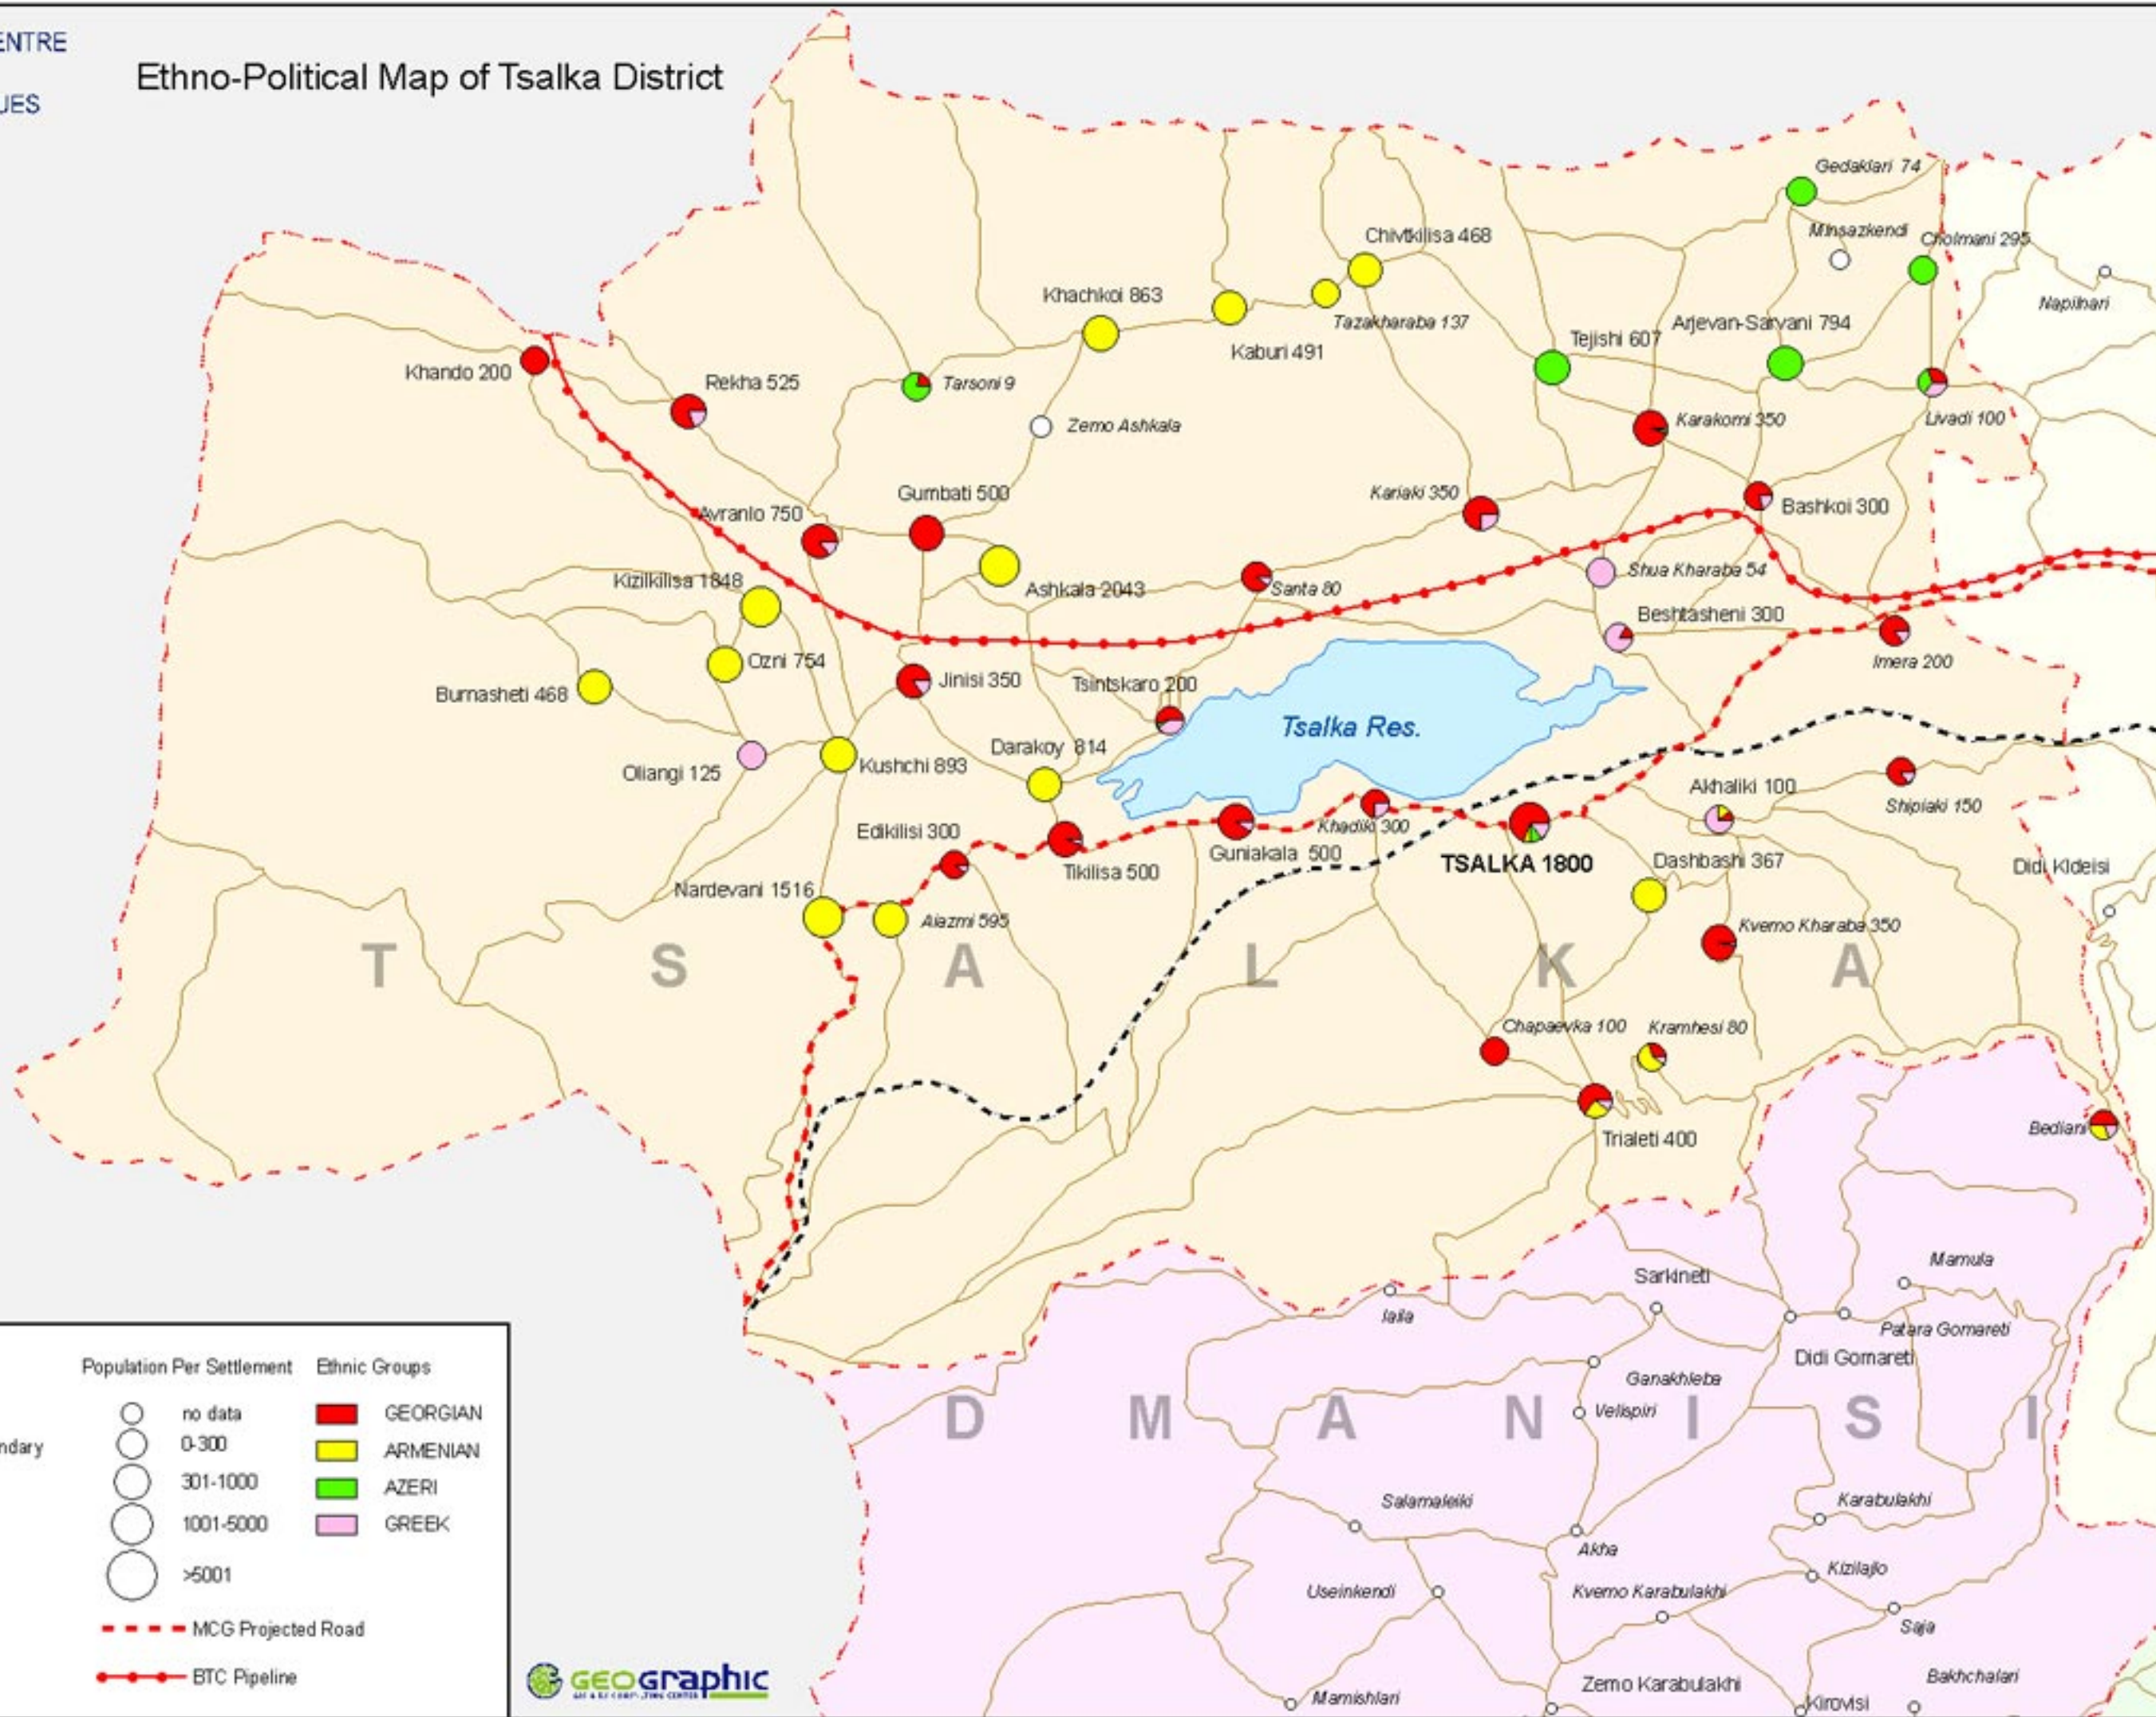

# Ethno-Political Map of Tsalka District

**Legend**

	Country Boundary		0-300		GEORGIAN
	Administrative Boundary		301-1000		ARMENIAN
	Railroad		1001-5000		AZERI
	Road		>5001		GREEK
	Lake		MCG Projected Road		
	TSALKA District Centre		BTC Pipeline		
	Guniakala Sakrebulo Centre				
	Chapaevka Village				

Scale: 1:200 000